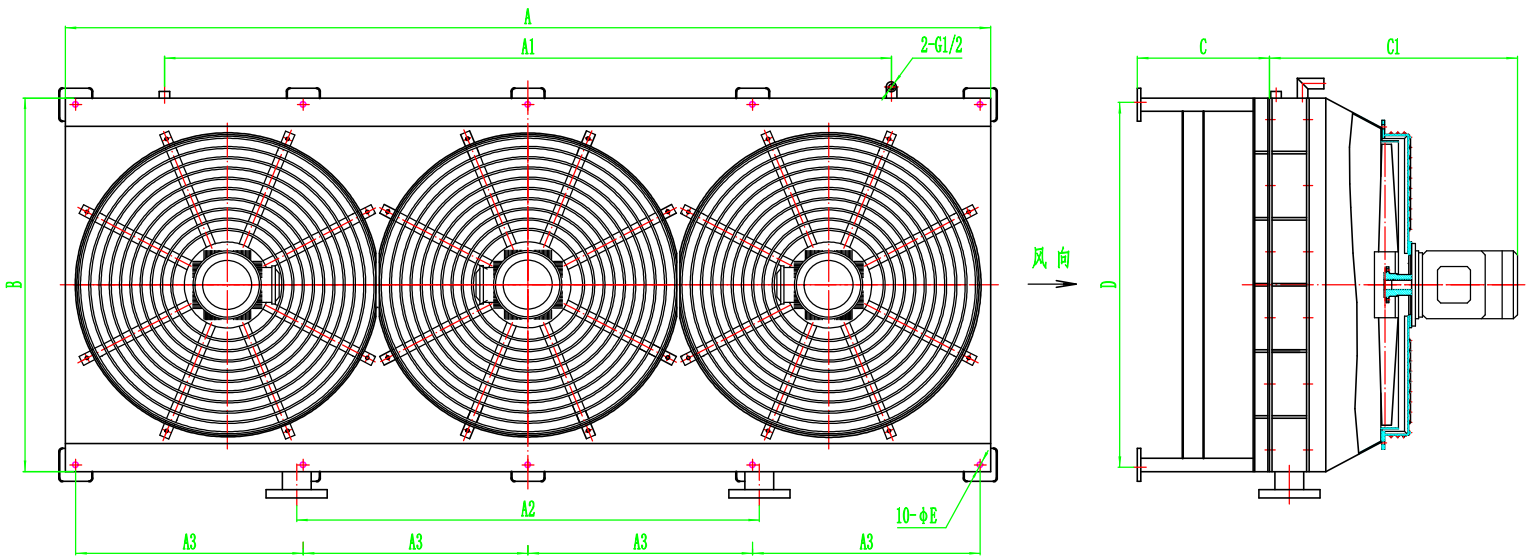

**KINGFUL**  
Cooler & Cooling systems

型号: KF003